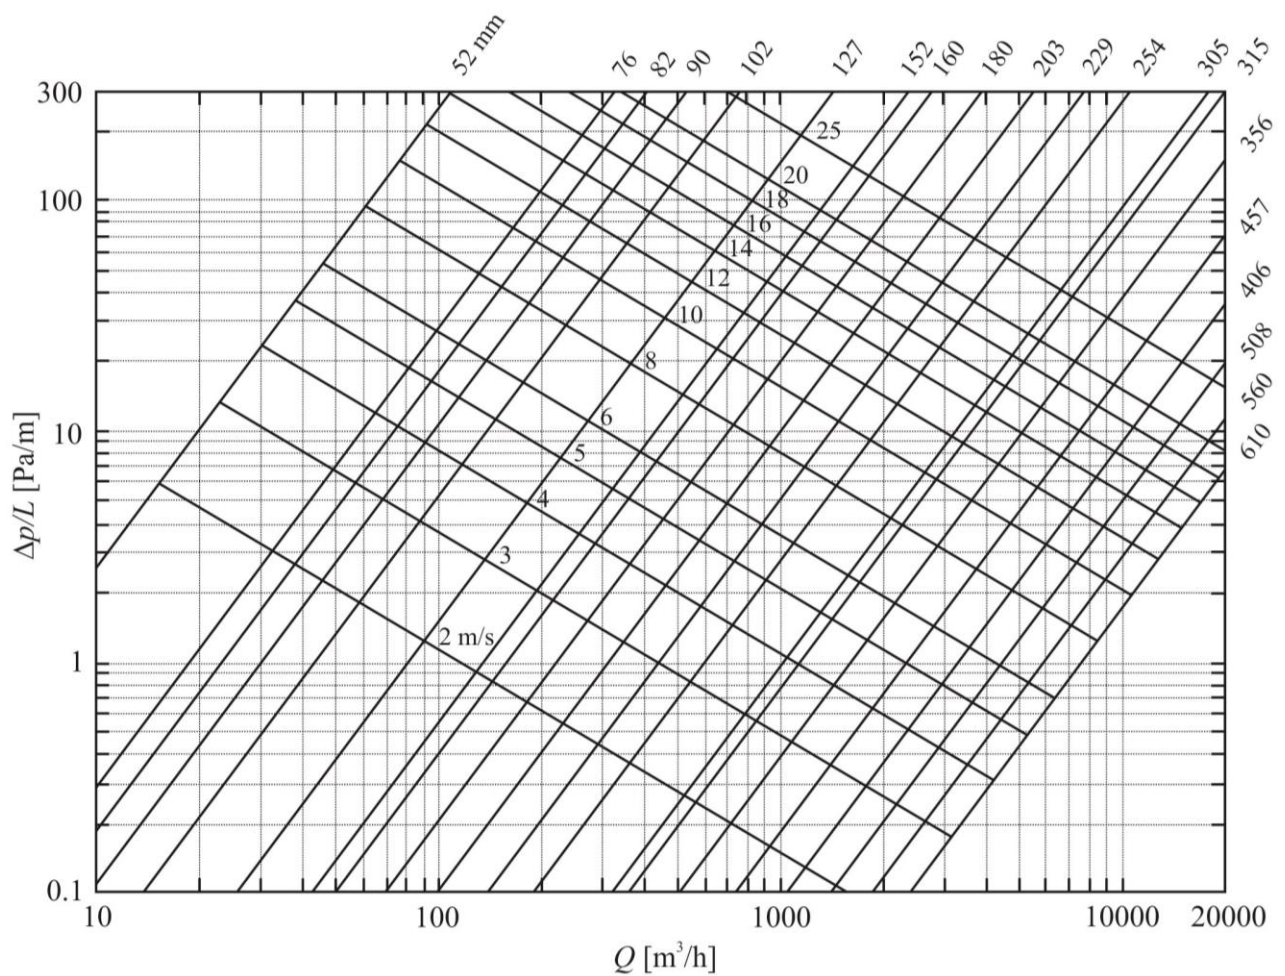

Classification:

The **Sonotex NW** fulfils all the requirements and are classified as specified within **EN 13180: Ventilation for buildings – Ductwork – Dimensions and mechanical requirements for flexible ducts**.

Pressure loss:

PRODUCT TECHNICAL SPECIFICATION

Sound attenuation:

Sonotex NW									
Dn (mm)	L (m)	f (Hz)							
		63 Hz	125 Hz	250 Hz	500 Hz	1 kHz	2 kHz	4 kHz	8 kHz
100	0,5	12	14	20	22	23	24	31	21
125	0,5	8	6	11	22	23	27	31	19
160	0,5	6	7	9	21	22	25	30	18
200	0,5	1	3	5	17	18	25	19	13
250	0,5	3	6	10	13	13	15	11	12
315	0,5	2	4	11	12	12	11	7	8
406	0,5	3	5	9	8	10	6	3	1
100	1	11	15	21	25	34	29	31	22
100	1	13	17	28	35	34	38	44	22
125	1	11	12	30	25	26	30	40	24
160	1	7	16	30	23	24	30	34	22
200	1	3	7	29	23	22	28	29	17
250	1	3	12	20	19	19	24	17	16
315	1	4	17	18	16	17	20	12	10
406	1	5	12	15	13	17	12	6	3
100	2	16	18	22	25	28	26	31	22
125	2	15	15	23	27	30	29	32	25
160	2	14	17	20	26	29	28	36	27
200	2	7	10	17	27	29	29	38	24
250	2	4	10	20	24	25	27	29	19
315	2	6	14	20	20	21	26	19	14
406	2	10	19	16	16	20	19	10	6
100	3	16	17	23	25	30	28	32	22
125	3	14	17	22	25	28	29	32	25
160	3	22	21	23	25	30	29	37	28
200	3	12	15	22	25	27	30	40	28
250	3	7	15	21	23	27	28	36	23
315	3	10	20	20	20	23	28	27	15
406	3	12	22	17	18	23	22	15	6