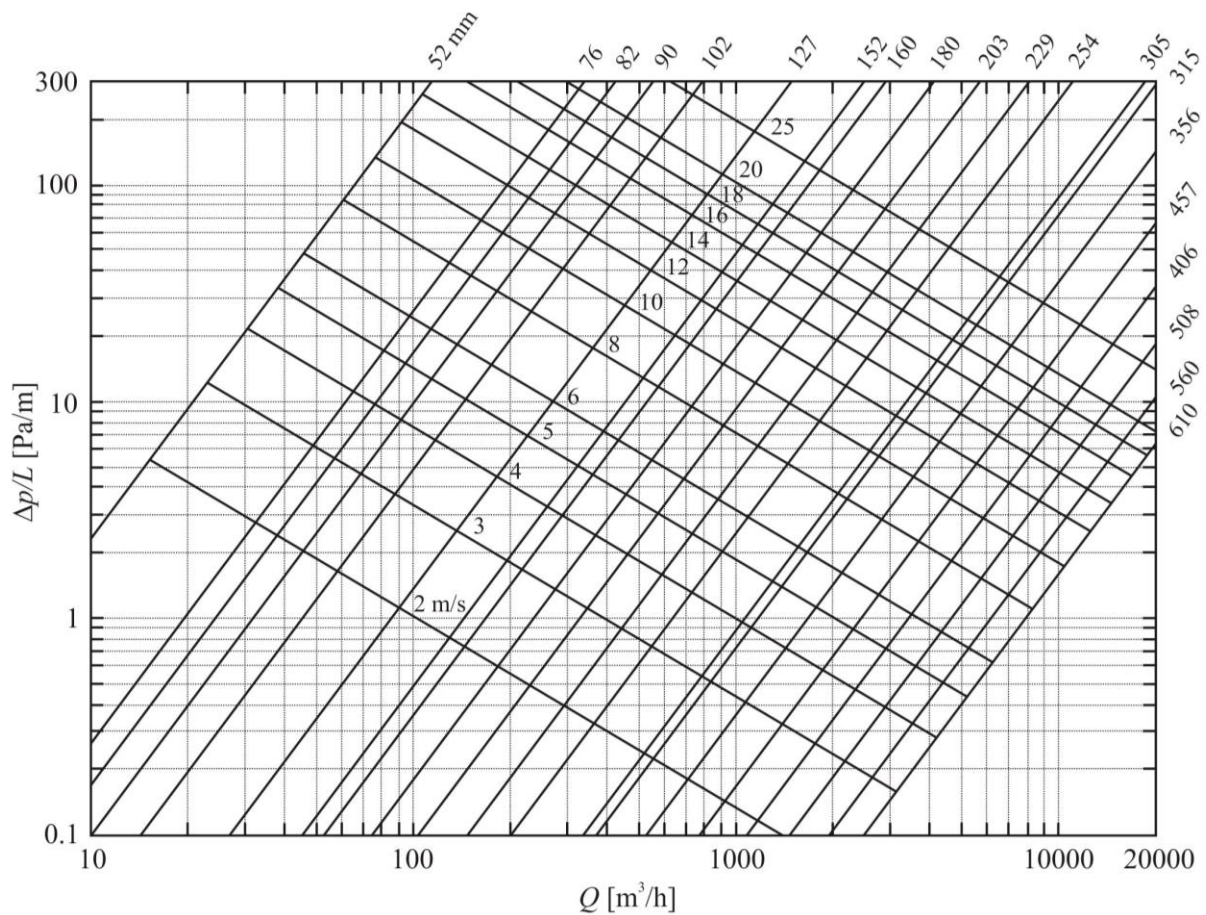

Classification:

- **FR (NF): M1**
- The **Sonotex A11/G250** fulfils all the requirements and are classified as specified within **EN 13180: Ventilation for buildings – Ductwork – Dimensions and mechanical requirements for flexible ducts**.

Pressure loss:

PRODUCT TECHNICAL SPECIFICATION

Sound attenuation:

Sonotex									
Insulation 25mm									
Dn (mm)	L (m)	f (Hz)							
		63 Hz	125 Hz	250 Hz	500 Hz	1 kHz	2 kHz	4 kHz	8 kHz
100	1	11	15	21	25	34	29	31	22
125	1	9	13	21	24	26	26	31	21
160	1	5	8	12	29	28	27	31	18
200	1	2	6	13	23	22	27	23	17
250	1	4	10	17	19	19	21	14	14
315	1	3	16	18	17	19	16	10	8
406	1	2	9	17	15	20	10	5	3
100	2	13	17	22	25	43	48	31	22
125	2	13	13	21	26	34	37	32	24
160	2	14	15	17	27	35	44	36	26
200	2	8	11	21	26	39	29	34	20
250	2	3	7	17	24	27	27	23	19
315	2	5	13	21	20	22	24	16	11
406	2	7	14	16	16	22	16	8	6
100	3	16	17	28	39	43	48	32	22
125	3	14	18	27	38	41	44	33	25
160	3	17	17	25	37	39	37	37	27
200	3	22	21	23	35	38	36	39	28
250	3	5	10	20	30	32	28	32	24
315	3	9	18	21	25	30	28	23	16
406	3	8	18	17	18	22	20	13	8