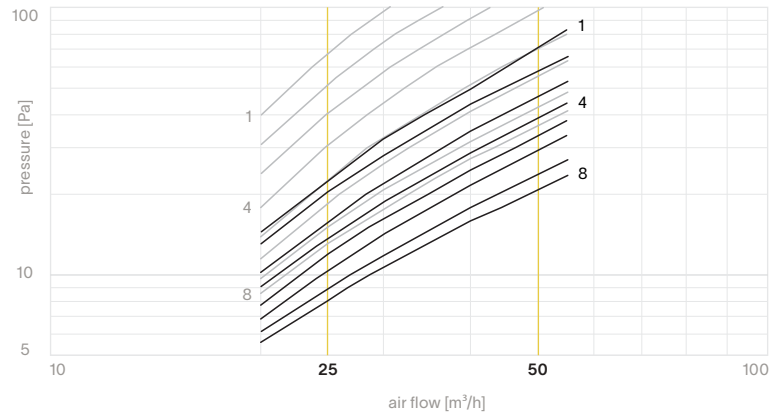

luminaire output

	2700K	3000K
	25°	25°
350mA (5.7W)	625 lm	675 lm
500mA (8.5W)	825 lm	875 lm

order number

	2700K	3000K
	25°	25°
black	8000 - 1483	8000 - 1484
white	8000 - 2146	8000 - 2147

light + ventilation trim SE

ventilation - capacity graphs

air extraction

air supply*

— with 25m³/h ring

— without 25m³/h ring

*downward airflow not suited for installation in or above comfort zones

accessoires

drivers