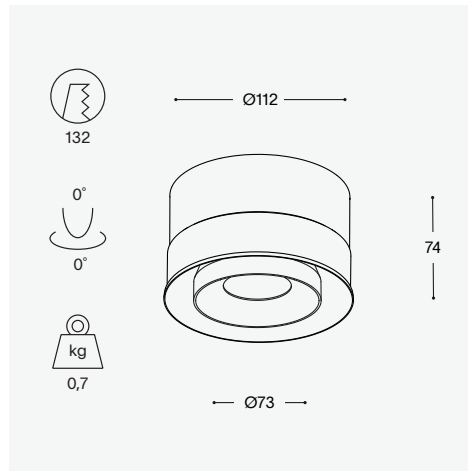

light + ventilation SE

light specs

lamp	LED
optics	lens
driver	excluded
IP	65
CRI	80+
class	III

ventilation specs

type	air extraction
air flow	max. 50m ³ /h
pressure	7 - 75 Pa
noise level	< 25 dB(A)
adjustment	32 steps
lock mechanism	integrated

luminaire output

	2700K	3000K
	25°	25°
350mA (5.7W)	625 lm	675 lm
500mA (8.5W)	825 lm	875 lm

order number

	2700K	3000K
	25°	25°
black	8000 - 1483	8000 - 1484
white	8000 - 2146	8000 - 2147

light + ventilation trim SE

ventilation - capacity graphs

air extraction

air supply*

— with 25m³/h ring

— without 25m³/h ring

*downward airflow not suited for installation in or above comfort zones

accessoires

drivers