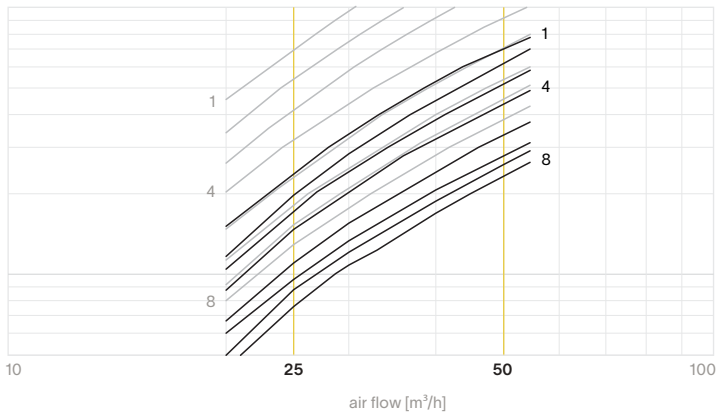

luminaire output

	2700K	3000K
	25°	25°
350mA (5.7W)	625 lm	675 lm
500mA (8.5W)	825 lm	875 lm

order number

	2700K	3000K
	25°	25°
black	8000 - 1483	8000 - 1484
white	8000 - 2146	8000 - 2147

light + ventilation trim SE

ventilation - capacity graphs

air extraction

air supply*

— with 25m³/h ring

— without 25m³/h ring

*downward airflow not suited for installation in or above comfort zones

accessoires

drivers