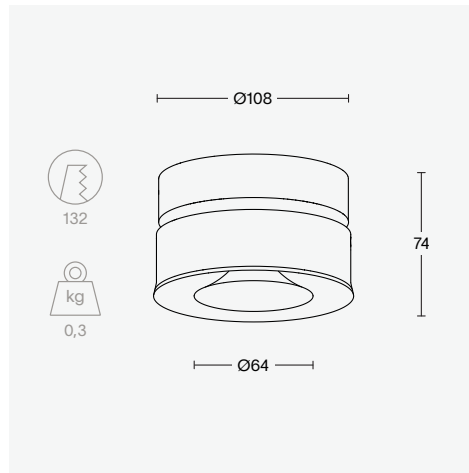

## tech specs

type	supply or exhaust
air flow	maximum 50m <sup>3</sup> /h
pressure	25 - 75 Pa
noise level	< 27 dB(A)
adjustment	32 steps
lock mechanism	integrated lock
color	white - RAL 9003
paintable	with synthetic primer
compatibility	fits into every Ø125 duct
other	patent pending

## installation

8000 - 0001	plaster ring Ø108
8000 - 0011	clt csc ring Ø108