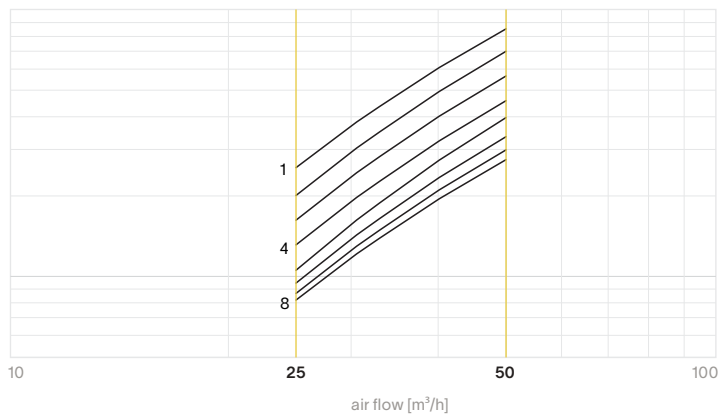

capacity graphs

air supply