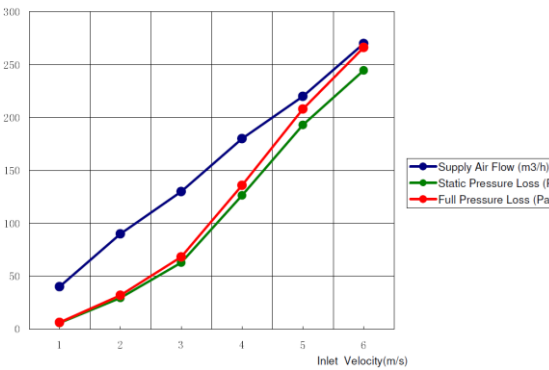

Airflow (Q) selected by $V_{eff} = 4m/sec.$

EXTERNAL LOUVRE WITH INSECTSCREEN

Diam 125

DIAM.125

Diam.150

DIAM.150

Diam. 160

DIAM.160