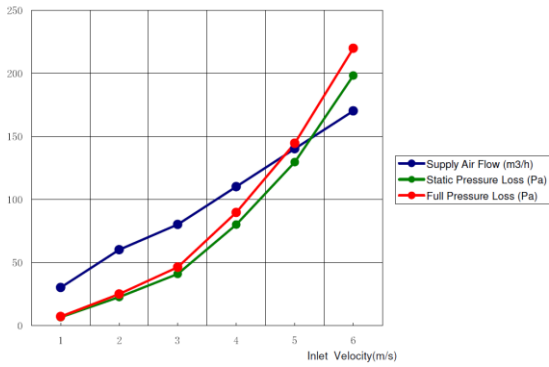

Material: Stainless steel 304/2B.

Louvre is packed in a transparent bag.

Including 2 stainless steel screw.

Type: 41BSS(Ø)01

Ordering code	Type mm	D(dia) mm	A(dia) mm	C mm	E mm	Q M ³ /h	Weight Gr.
D579311	100	100	150	115	42	60	161
D579611	125	125	190	145	48	80	258
D579811	150	150	210	155	55	125	346
D579911	160	155	210	165	55	135	346

Airflow (Q) selected by $V_{eff} = 4m/sec.$

EXTERNAL LOUVRE WITH INSECTSCREEN

Diam 125

DIAM.125

Diam.150

DIAM.150

Diam. 160

DIAM.160