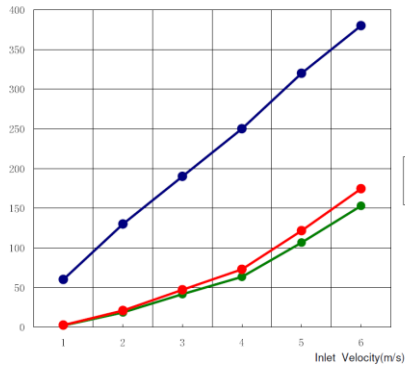

Airflow (Q) selected by $V_{eff} = 4m/sec.$

EXTERNAL LOUVRE WITH INSECTSCREEN

Diam 125

DIAM.125

Diam.150

DIAM.150

Diam. 160

DIAM.160