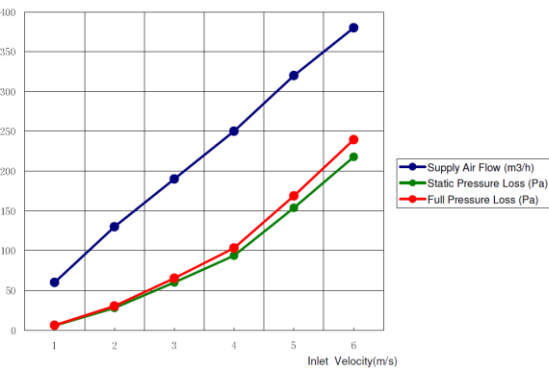

Airflow (Q) selected by $V_{eff} = 4m/sec.$

EXTERNAL LOUVRE WITH INSECTSCREEN

Diam 125

DIAM.125

Diam.150

DIAM.150

Diam. 160

DIAM.160