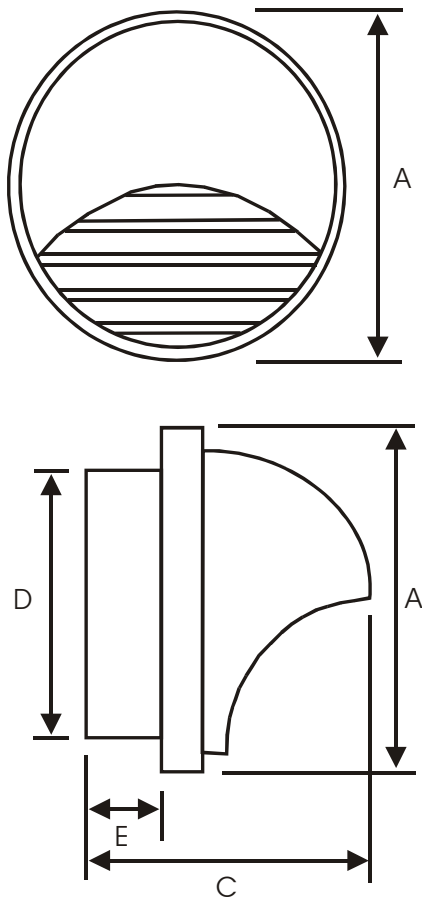

EXTERNAL LOUVRE WITH INSECTSCREEN

Product Specifications

Round external louvre with insectscreen .

Stainless steel construction for wall mounting.

For exhaust and supply.

With connection bush, clamp fixing and wire gauze.

Material: Stainless steel 304/2B.

Louvre is packed in a transparent bag.

Including 2 stainless steel screw.

Type: 41BSS(Ø)01

Ordering code	Type mm	D(dia) mm	A(dia) mm	C mm	E mm	Q M ³ /h	Weight Gr.
D579311	100	100	150	115	42	60	161
D579611	125	125	190	145	48	80	258
D579811	150	150	210	155	55	125	346
D579911	160	155	210	165	55	135	346

Airflow (Q) selected by $V_{eff} = 4m/sec.$

EXTERNAL LOUVRE WITH INSECTSCREEN

Diam 125

DIAM.125

Diam.150

DIAM.150

Diam. 160

DIAM.160