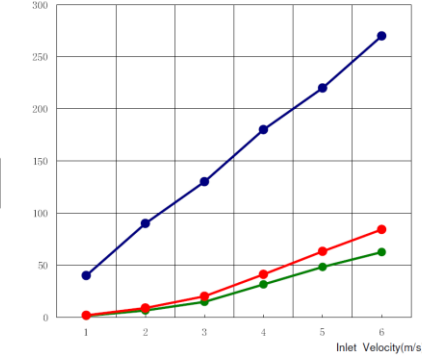

Airflow (Q) selected by $V_{eff} = 4m/sec.$

EXTERNAL LOUVRE WITH INSECTSCREEN

Diam 125

DIAM.125

Diam.150

DIAM.150

Diam. 160

DIAM.160