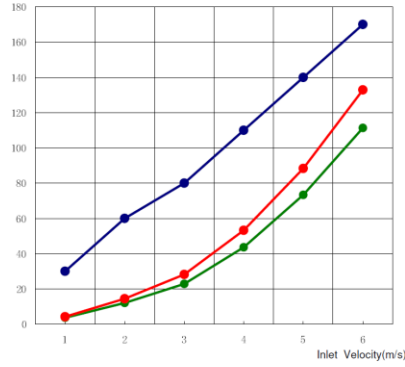

Material: Stainless steel 304/2B.

Louvre is packed in a transparent bag.

Including 2 stainless steel screw.

Type: 41BSS(Ø)01

Ordering code	Type mm	D(dia) mm	A(dia) mm	C mm	E mm	Q M ³ /h	Weight Gr.
D579311	100	100	150	115	42	60	161
D579611	125	125	190	145	48	80	258
D579811	150	150	210	155	55	125	346
D579911	160	155	210	165	55	135	346

Airflow (Q) selected by $V_{eff} = 4m/sec.$

EXTERNAL LOUVRE WITH INSECTSCREEN

Diam 125

DIAM.125

Diam.150

DIAM.150

Diam. 160

DIAM.160